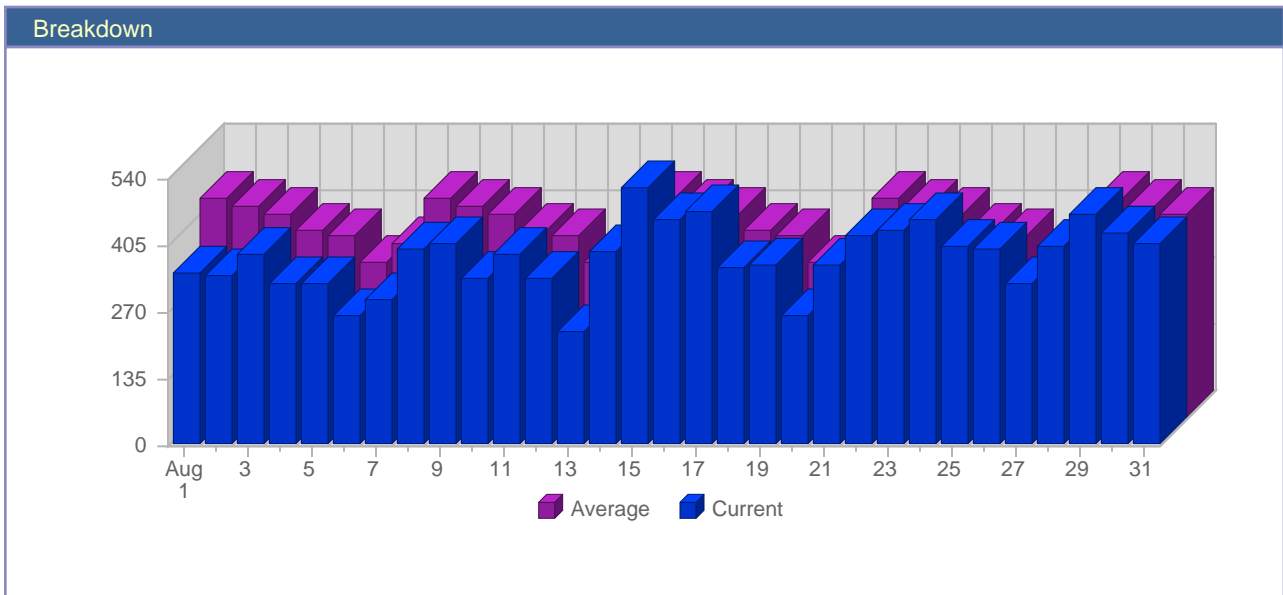

Traffic Reports Visits

Report Description	
Report Description:	Visits during the month of August 2005
Report Range:	Month of August 2005
Report Scope:	Historical Data

Date	Total Visits	Average Visits Historically	Change	Percent of Total Visits
Mon Aug 1st, 2005	348	445.02	-24 ▼	2.97%
Tue Aug 2nd, 2005	343	429.93	-103 ▼	2.93%
Wed Aug 3rd, 2005	385	412.72	-29 ▼	3.29%
Thu Aug 4th, 2005	326	379.98	-29 ▼	2.78%
Fri Aug 5th, 2005	327	371.09	-9 ▼	2.79%
Sat Aug 6th, 2005	263	315.67	-8 ▼	2.24%
Sun Aug 7th, 2005	293	353.93	+69 ▲	2.50%
Mon Aug 8th, 2005	396	445.02	+48 ▲	3.38%
Tue Aug 9th, 2005	410	429.93	+67 ▲	3.50%
Wed Aug 10th, 2005	337	412.72	-48 ▼	2.88%
Thu Aug 11th, 2005	386	379.98	+60 ▲	3.29%
Fri Aug 12th, 2005	338	371.09	+11 ▲	2.88%
Sat Aug 13th, 2005	232	315.67	-31 ▼	1.98%
Sun Aug 14th, 2005	390	353.93	+97 ▲	3.33%
Mon Aug 15th, 2005	523	445.02	+127 ▲	4.46%
Tue Aug 16th, 2005	455	429.93	+45 ▲	3.88%
Wed Aug 17th, 2005	473	412.72	+136 ▲	4.04%
Thu Aug 18th, 2005	361	379.98	-25 ▼	3.08%
Fri Aug 19th, 2005	363	371.09	+25 ▲	3.10%
Sat Aug 20th, 2005	264	315.67	+32 ▲	2.25%
Sun Aug 21st, 2005	362	353.93	+362 ▲	3.09%
Mon Aug 22nd, 2005	425	445.02	+425 ▲	3.63%
Tue Aug 23rd, 2005	433	429.93	+433 ▲	3.70%
Wed Aug 24th, 2005	456	412.72	+456 ▲	3.89%
Thu Aug 25th, 2005	403	379.98	+403 ▲	3.44%
Fri Aug 26th, 2005	397	371.09	+397 ▲	3.39%
Sat Aug 27th, 2005	325	315.67	+325 ▲	2.77%
Sun Aug 28th, 2005	402	353.93	+402 ▲	3.43%
Mon Aug 29th, 2005	468	445.02	+468 ▲	3.99%
Tue Aug 30th, 2005	427	429.93	+427 ▲	3.64%
Wed Aug 31st, 2005	409	412.72	+409 ▲	3.49%
	11,720	10,597		