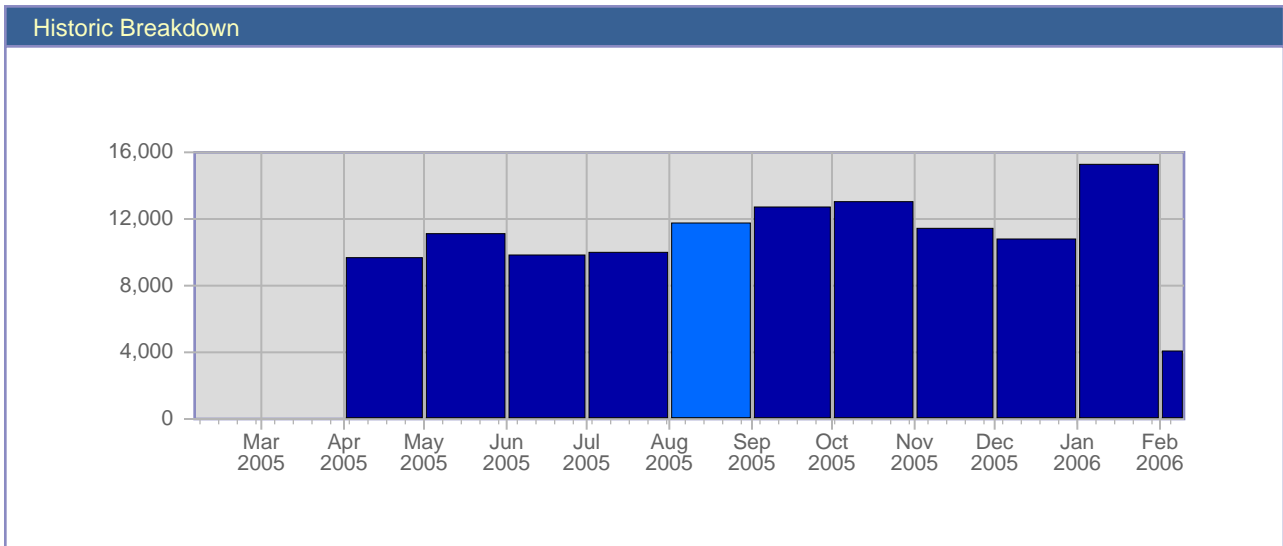

Traffic Reports Visits

Report Description	
Report Description:	Visits during the month of August 2005
Report Range:	Month of August 2005
Report Scope:	Historical Data

Date	Total Visits	Average Visits Historically	Change	Percent of Total Visits
Mon Aug 1st, 2005	348	445.02	-24 ▼	2.97%
Tue Aug 2nd, 2005	343	429.93	-103 ▼	2.93%
Wed Aug 3rd, 2005	385	412.72	-29 ▼	3.29%
Thu Aug 4th, 2005	326	379.98	-29 ▼	2.78%
Fri Aug 5th, 2005	327	371.09	-9 ▼	2.79%
Sat Aug 6th, 2005	263	315.67	-8 ▼	2.24%
Sun Aug 7th, 2005	293	353.93	+69 ▲	2.50%
Mon Aug 8th, 2005	396	445.02	+48 ▲	3.38%
Tue Aug 9th, 2005	410	429.93	+67 ▲	3.50%
Wed Aug 10th, 2005	337	412.72	-48 ▼	2.88%
Thu Aug 11th, 2005	386	379.98	+60 ▲	3.29%
Fri Aug 12th, 2005	338	371.09	+11 ▲	2.88%
Sat Aug 13th, 2005	232	315.67	-31 ▼	1.98%
Sun Aug 14th, 2005	390	353.93	+97 ▲	3.33%
Mon Aug 15th, 2005	523	445.02	+127 ▲	4.46%
Tue Aug 16th, 2005	455	429.93	+45 ▲	3.88%
Wed Aug 17th, 2005	473	412.72	+136 ▲	4.04%
Thu Aug 18th, 2005	361	379.98	-25 ▼	3.08%
Fri Aug 19th, 2005	363	371.09	+25 ▲	3.10%
Sat Aug 20th, 2005	264	315.67	+32 ▲	2.25%
Sun Aug 21st, 2005	362	353.93	+362 ▲	3.09%
Mon Aug 22nd, 2005	425	445.02	+425 ▲	3.63%
Tue Aug 23rd, 2005	433	429.93	+433 ▲	3.70%
Wed Aug 24th, 2005	456	412.72	+456 ▲	3.89%
Thu Aug 25th, 2005	403	379.98	+403 ▲	3.44%
Fri Aug 26th, 2005	397	371.09	+397 ▲	3.39%
Sat Aug 27th, 2005	325	315.67	+325 ▲	2.77%
Sun Aug 28th, 2005	402	353.93	+402 ▲	3.43%
Mon Aug 29th, 2005	468	445.02	+468 ▲	3.99%
Tue Aug 30th, 2005	427	429.93	+427 ▲	3.64%
Wed Aug 31st, 2005	409	412.72	+409 ▲	3.49%
	11,720	10,597		